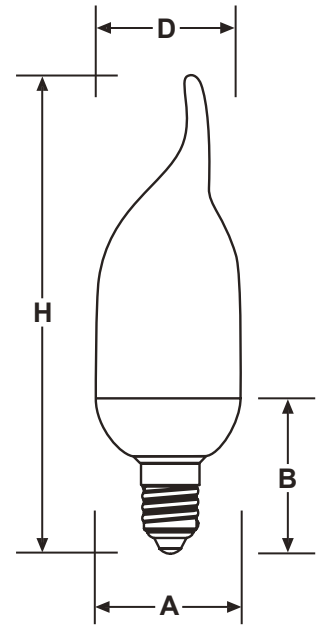

- ≡ Designed as a decorative luminaire for mood lighting environments
- ≡ Direct replacement
- ≡ T2 Spiral Tube inside the cover
- ≡ General E14/E27 base
- ≡ Only uses 5-9 Watts of energy
- ≡ Replaces traditional 30W Candle bulb
- ≡ Not to be used with dimmers
- ≡ 8000 hours of light capability
- ≡ Ideal for hotel and home applications
- ≡ Suitable for chandeliers

Part No	CTC005200A-01	CTC007200A-01	CTC009200A-01
Wattage (W)	5	7	9
Voltage Range (V)	220-240	220-240	220-240
Rated Current (mA)	45	65	81
Rated Frequency (Hz)	50/60	50/60	50/60
Power Factor	≥0.5	≥0.5	≥0.5
Lumens (lm)	230	350	450
Luminous Efficiency (lm/W)	46	50	50
Color (K)	WW/NW/CW	WW/NW/CW	WW/NW/CW
Base Type	E14/E27	E14/E27	E14/E27
Life Time (Hrs)	8000	8000	8000
Dimensions HxDxAxB (mm)	125x37x37x41	130x37x37x41	133x37x37x41
Certificates	CE/RoHS	CE/RoHS	CE/RoHS