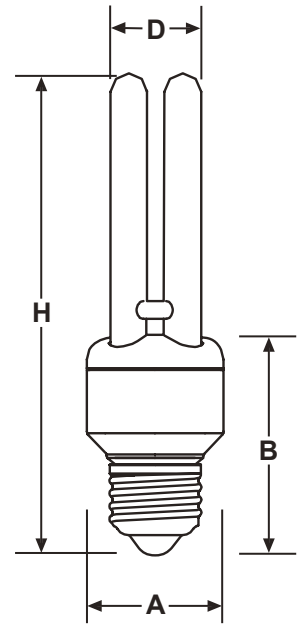

- ≡ The original CFL bulb
- ≡ Uses 70% less electricity than equivalent incandescent light bulbs
- ≡ Available in Cool White, Natural White and Warm White colours
- ≡ Non-dimmable
- ≡ Contains only 2.5mg of mercury
- ≡ Up to 8,000 hour lifetime
- ≡ Suitable for commercial building lighting (hallways, lobbies) and cost-focused retail/restaurant chains
- ≡ Available in a range of voltages and with certification for most markets

Part No	C24009AU0A-01	C24011AU0A-01	C24015AU0A-01
Wattage (W)	9	11	15
Voltage Range (V)	220-240	220-240	220-240
Rated Current (mA)	80	100	135
Rated Frequency (Hz)	50/60	50/60	50/60
Power Factor	≥0.5	≥0.5	≥0.5
Lumens (lm)	450	600	800
Luminous Efficiency (lm/W)	50	55	53
Color (K)	WW/NW/CW	WW/NW/CW	WW/NW/CW
Base Type	B22/E27	B22/E27	B22/E27
Life Time (Hrs)	8000	8000	8000
Dimensions HxDxAxB (mm)	132x27x41x65	142x27x41x65	152x27x41x65
Certificates	C-Tick/SAA	C-Tick/SAA	C-Tick/SAA