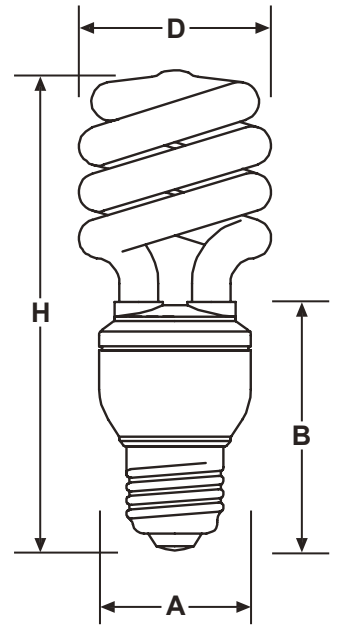

-  Most economical spiral bulb available from Etrilum
-  Uses 75% less electricity than equivalent incandescent bulb
-  Warm White (2700K) and Day Light (6500K) colour options
-  Less than 2.5mg of mercury
-  Not for use with dimmers
-  10,000 hour lifetime
-  Ideal for residential use
-  Available with CE, RoHS, Energy Star and UL approvals

Part No	CH3011200A-01	CH3015200A-01	CH3020200A-01	CH3024200A-01
Wattage (W)	11	15	20	24
Voltage Range (V)	220-240	220-240	220-240	220-240
Rated Current (mA)	100	135	180	220
Rated Frequency (Hz)	50/60	50/60	50/60	50/60
Power Factor	≥0.5	≥0.5	≥0.5	≥0.5
Lumens (lm)	680	950	1200	1650
Luminous Efficiency (lm/W)	60	65	60	70
Color (K)	WW/NW/CW	WW/NW/CW	WW/NW/CW	WW/NW/CW
Base Type	E14/E27	E14/E27	E27	E27
Life Time (Hrs)	10000	10000	10000	10000
Dimensions HxDxAxB (mm)	103x42x35.6x57	108x45x35.6x57	118x45x43x58	124x45x43x58
Certificates	CE/RoHS	CE/RoHS	CE/RoHS	CE/RoHS