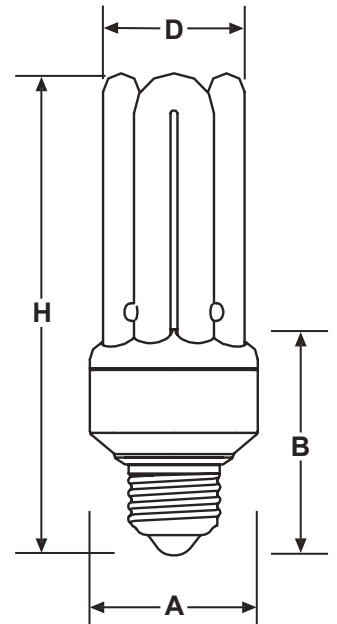

-  The original CFL bulb
-  Uses 70% less electricity than equivalent incandescent light bulbs
-  Available in Cool White, Natural White and Warm White colours
-  Non-dimmable
-  Contains only 2.5mg of mercury
-  Up to 8,000 hour lifetime
-  Suitable for commercial building lighting (hallways, lobbies) and cost-focused retail/restaurant chains
-  Available in a range of voltages and with certification for most markets

Part No	C33009200A-01	C33011200A-01	C33015200A-01	C33018200A-01
Wattage (W)	9	11	15	18
Voltage Range (V)	220-240	220-240	220-240	220-240
Rated Current (mA)	80	100	135	160
Rated Frequency (Hz)	50/60	50/60	50/60	50/60
Power Factor	≥0.5	≥0.5	≥0.5	≥0.5
Lumens (lm)	550	660	900	1000
Luminous Efficiency (lm/W)	61	60	60	56
Color (K)	WW/NW/CW	WW/NW/CW	WW/NW/CW	WW/NW/CW
Base Type	E27	E27	E27	E27
Life Time (Hrs)	8000	8000	8000	8000
Dimensions HxDxAxB (mm)	125x21.5x33x57	125x21.5x33x57	140x21.5x33x57	165x21.5x33x57
Certificates	CE/RoHS	CE/RoHS	CE/RoHS	CE/RoHS