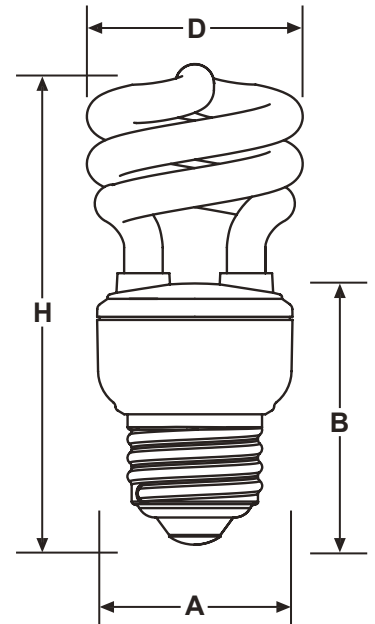

- ☐ Compact size fits in most common household fixtures
- ☐ Provides up to 70% energy savings over incandescent light bulbs
- ☐ Available in Warm White and Day Light
- ☐ Fits industry standard E14/E27 socket
- ☐ Available with 8-10,000 hours lifetime
- ☐ Can be used both indoors and outdoors (mist proof)
- ☐ RoHS and CE certified

Part No	CH2009200A-01	CH2011200A-01	CH2013200A-01	CH2018200A-01	CH2023200A-01
Wattage (W)	9	11	13	18	23
Voltage Range (V)	220-240	220-240	220-240	220-240	220-240
Rated Current (mA)	80	100	118	160	210
Rated Frequency (Hz)	50/60	50/60	50/60	50/60	50/60
Power Factor	≥0.5	≥0.5	≥0.5	≥0.5	≥0.5
Lumens (lm)	540	700	900	1150	1600
Luminous Efficiency (lm/W)	60	64	69	67	70
Color (K)	WW/NW/CW	WW/NW/CW	WW/NW/CW	WW/NW/CW	WW/NW/CW
Base Type	E14/E27	E14/E27	E14/E27	E14/E27	E14/E27
Life Time (Hrs)	10000	10000	10000	10000	10000
Dimensions HxDxAxB (mm)	99x42x38x55.5	103x42x38x55.5	103x42x38x55.5	119x45x51x62.6	119x60x49x62.4
Certificates	CE/RoHS	CE/RoHS	CE/RoHS	CE/RoHS	CE/RoHS