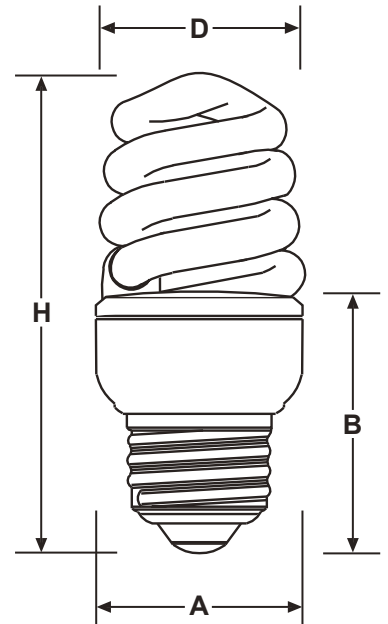

- /// Compact size fits in most common household fixtures
- /// Provides up to 70% energy savings over incandescent light bulbs
- /// Available in Warm White and Day Light
- /// Fits industry standard B22/E27 socket
- /// Available with 8-10,000 hours lifetime
- /// Can be used both indoors and outdoors (mist proof)
- /// RoHS and CE certified

Part No	CF2014AU0A-01
Wattage (W)	14
Voltage Range (V)	220-240
Rated Current (mA)	127
Rated Frequency (Hz)	50/60
Power Factor	≥0.5
Lumens (lm)	900
Luminous Efficiency (lm/W)	55
Color (K)	WW/NW/CW
Base Type	B22/E27
Life Time (Hrs)	10000
Dimensions HxDxAxB (mm)	110x45x38x55.5
Certificates	C-Tick/SAA