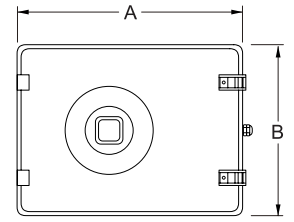

Part No LPH030200A-10 LPH040200A-10 LPH050200A-10 LPH060200A-10 LPH070200A-10 LPH080200A-10 LPH100200A-10 LPH120200A-10 LPH140200A-10

Part No	LPH030200A-10	LPH040200A-10	LPH050200A-10	LPH060200A-10	LPH070200A-10	LPH080200A-10	LPH100200A-10	LPH120200A-10	LPH140200A-10
Wattage (W)	30	40	50	60	70	80	100	120	140
Voltage Range (V)	AC 85-265 DC 12/24	AC 85-265 DC 12/24	AC 85-265 DC 12/24	AC 85-265 DC 12/24	AC 85-265 DC 12/24	AC 85-265 DC 12/24	AC 85-265 DC 12/24	AC 85-265 DC 12/24	AC 85-265 DC 12/24
Lumens (lm)	2400	3200	4000	4800	5600	6400	8000	9600	11200
Luminous Efficiency (lm/W)	80	80	80	80	80	80	80	80	80
Color	WW/NW/CW	WW/NW/CW	WW/NW/CW	WW/NW/CW	WW/NW/CW	WW/NW/CW	WW/NW/CW	WW/NW/CW	WW/NW/CW
Beam Angle (°)	40	40	40	40	40	40	40	40	40
Cover	Clear	Clear	Clear	Clear	Clear	Clear	Clear	Clear	Clear
LED Q'ty	1	1	1	1	1	2	2	2	2
Life Time (Hrs)	35000	35000	35000	35000	35000	35000	35000	35000	35000
Dimensions (mm) AxBxC	393x285x93	393x285x93	393x285x93	393x285x93	393x285x93	593x285x93	593x285x93	593x285x93	593x285x93
Certificates	CE/RoHS	CE/RoHS	CE/RoHS	CE/RoHS	CE/RoHS	CE/RoHS	CE/RoHS	CE/RoHS	CE/RoHS