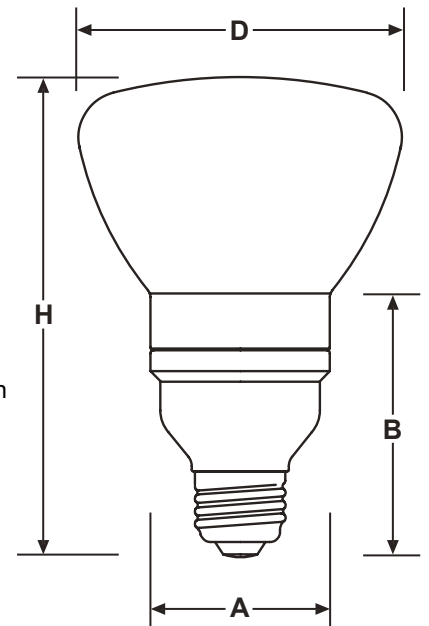

- Best CFL option for applications requiring directional light
- Powered by a compact T3 spiral tube
- Not waterproof
- Clear and frosted covers both available
- 8000 hours lifetime standard
- Suitable for recessed lighting in hallways and kitchens
- Complies with MEPS and SAA for Australian market, CE and RoHS for Europe, UL for North America

Part No	CR2011AU0A-01	CR3015AU0A-01	CRT023AU0A-01
Wattage (W)	11	15	23
Voltage Range (V)	220-240	220-240	220-240
Rated Current (mA)	200	273	418
Rated Frequency (Hz)	50/60	50/60	50/60
Power Factor	≥0.5	≥0.5	≥0.5
Lumens (lm)	350	700	1100
Luminous Efficiency (lm/W)	32	47	48
Color (K)	WW/NW/CW	WW/NW/CW	WW/NW/CW
Base Type	E27	E27	E27
Life Time (Hrs)	8000	8000	8000
Dimensions HxDxAxB (mm)	36.7x36.2x30.5	51.9x31.2x32.9	52.3x39.0x37.9
Certificates	C-Tick/SAA	C-Tick/SAA	C-Tick/SAA