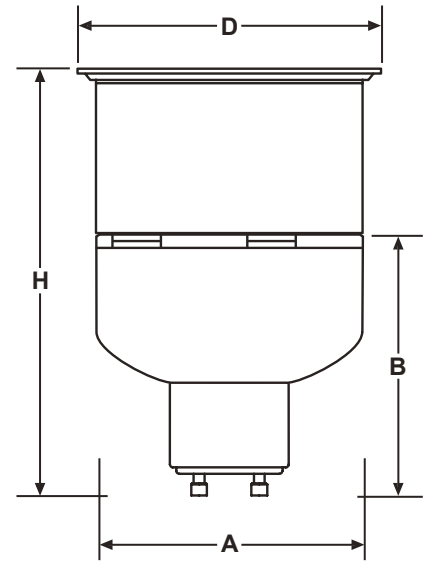

- Perfect replacement for existing GU10 halogen bulbs
- Mini T2 Spiral tube inside
- Available with frosted cover for a softer light
- Energy savings up to 80% over halogen
- 8,000 hour lifetime maximum due to compactness of the bulb casing
- Offers pleasant, full spectrum light for residential and hospitality industry use

Part No	CGX007200A-01	CGX009200A-01	CGX011200A-01
Wattage (W)	7	9	11
Voltage Range (V)	220-240	220-240	220-240
Rated Current (mA)	63	81	100
Rated Frequency (Hz)	50/60	50/60	50/60
Power Factor	0.5	0.5	0.5
Lumens (lm)	150	230	300
Luminous Efficiency (lm/W)	21	26	27
Color (K)	WW/NW/CW	WW/NW/CW	WW/NW/CW
Base Type	GU10	GU10	GU10
Life Time (Hrs)	8000	8000	8000
Dimensions HxDxAxB (mm)	73.7x50x44x37.5	76.2x50x44x37.5	78.7x50x43x44.3
Certificates	CE/RoHS	CE/RoHS	CE/RoHS